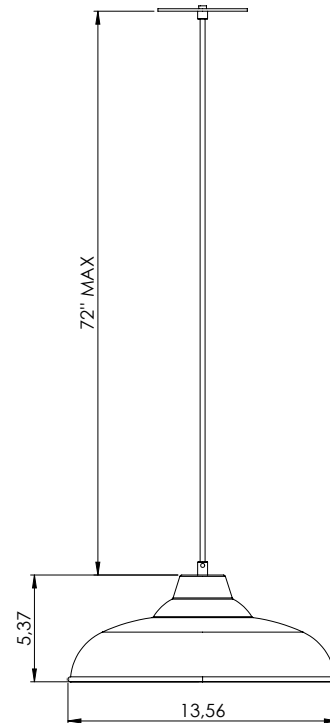

PRODUCT SPECIFICATIONS

FEATURES

CERT. UL / cUL:	E313355
VOLTAGE:	INDOOR USE ONLY
FINISH:	120V
	POWDER COATED