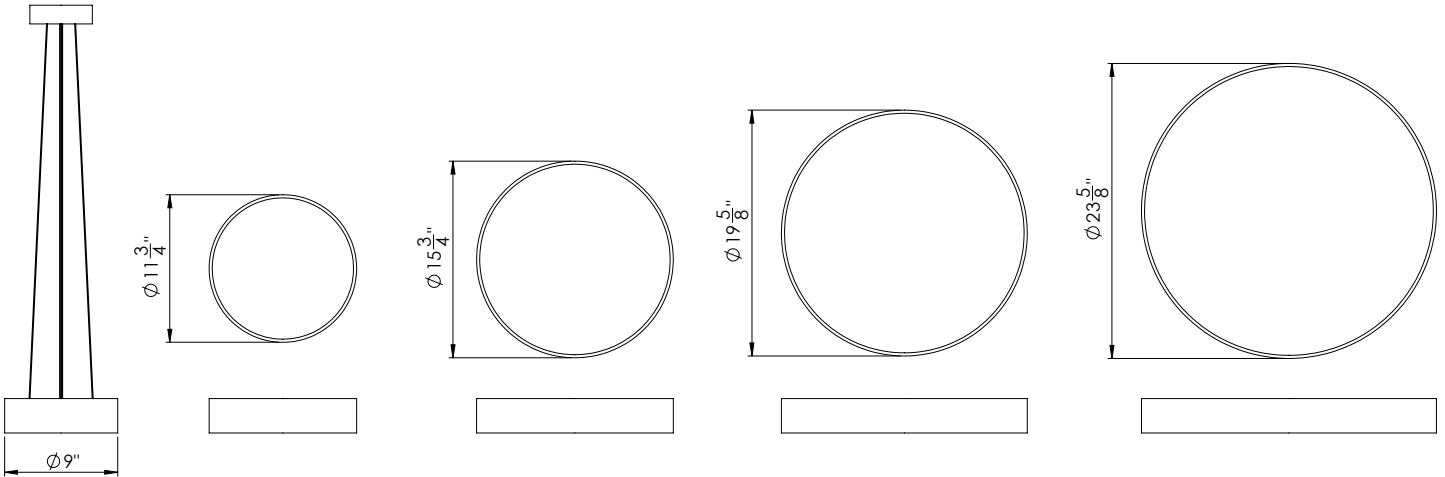

SALAR-S01

PROJECT

REFERENCE NUMBER

NOTES

PRODUCT SPECIFICATION

FEATURES

CERT. UL / cUL:	E313355
VOLTAGE:	INDOOR USE ONLY
FINISH:	120V
	POWDER COATED